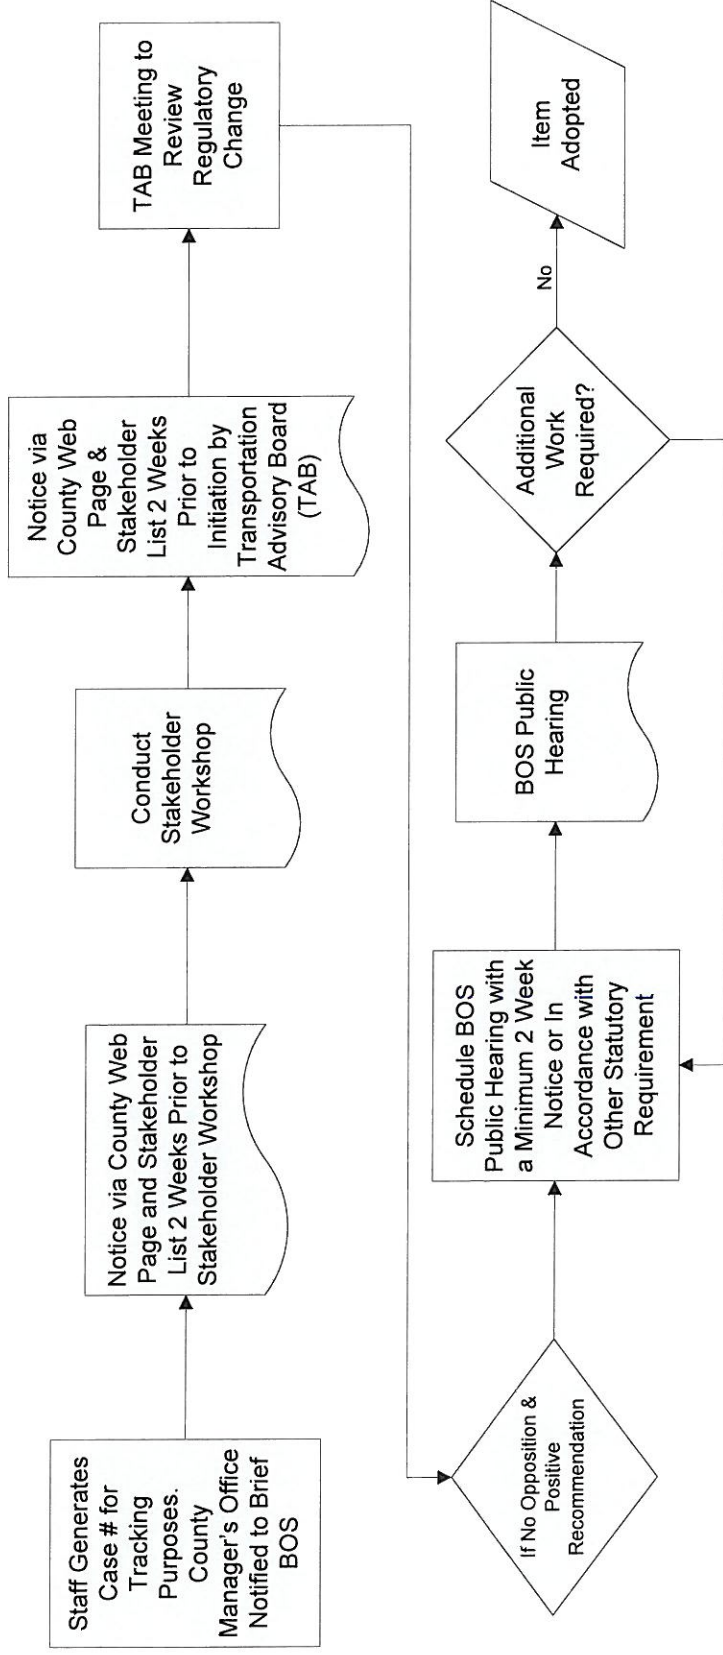

# MARICOPA COUNTY DEPARTMENT OF TRANSPORTATION (MCDOT) REGULATORY ADOPTION / AMENDMENT PROCESS

Per Arizona Revised Statutes  
ARS §11-251 and ARS §11-251.05

# EXPEDITED

## MARICOPA COUNTY DEPARTMENT OF TRANSPORTATION (MCDOT) REGULATORY ADOPTION / AMENDMENT PROCESS

Per Arizona Revised Statutes  
ARS §11-251 and ARS §11-251.05