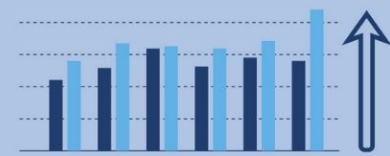

AUGUST 2021

1,676
new pets entered our care

1,022 
pets adopted to new homes

208 
pets transferred to partner organizations

279 
pets safely returned home

95.88%
monthly save rate

96.65%
year-to-date save rate