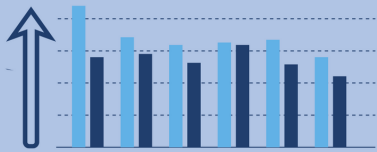

JULY 2021

1,709
new pets entered our care

1,077 
pets adopted to new homes

171 
pets transferred to partner organizations

319 
pets safely returned home

95.14%
monthly save rate

96.81%
year-to-date save rate