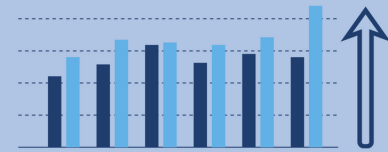

JULY 2021

1,709
new pets entered our care

1,077 
pets adopted to new homes

171 
pets transferred to partner organizations

319 
pets safely returned home

95.14%
monthly save rate

96.81%
year-to-date save rate