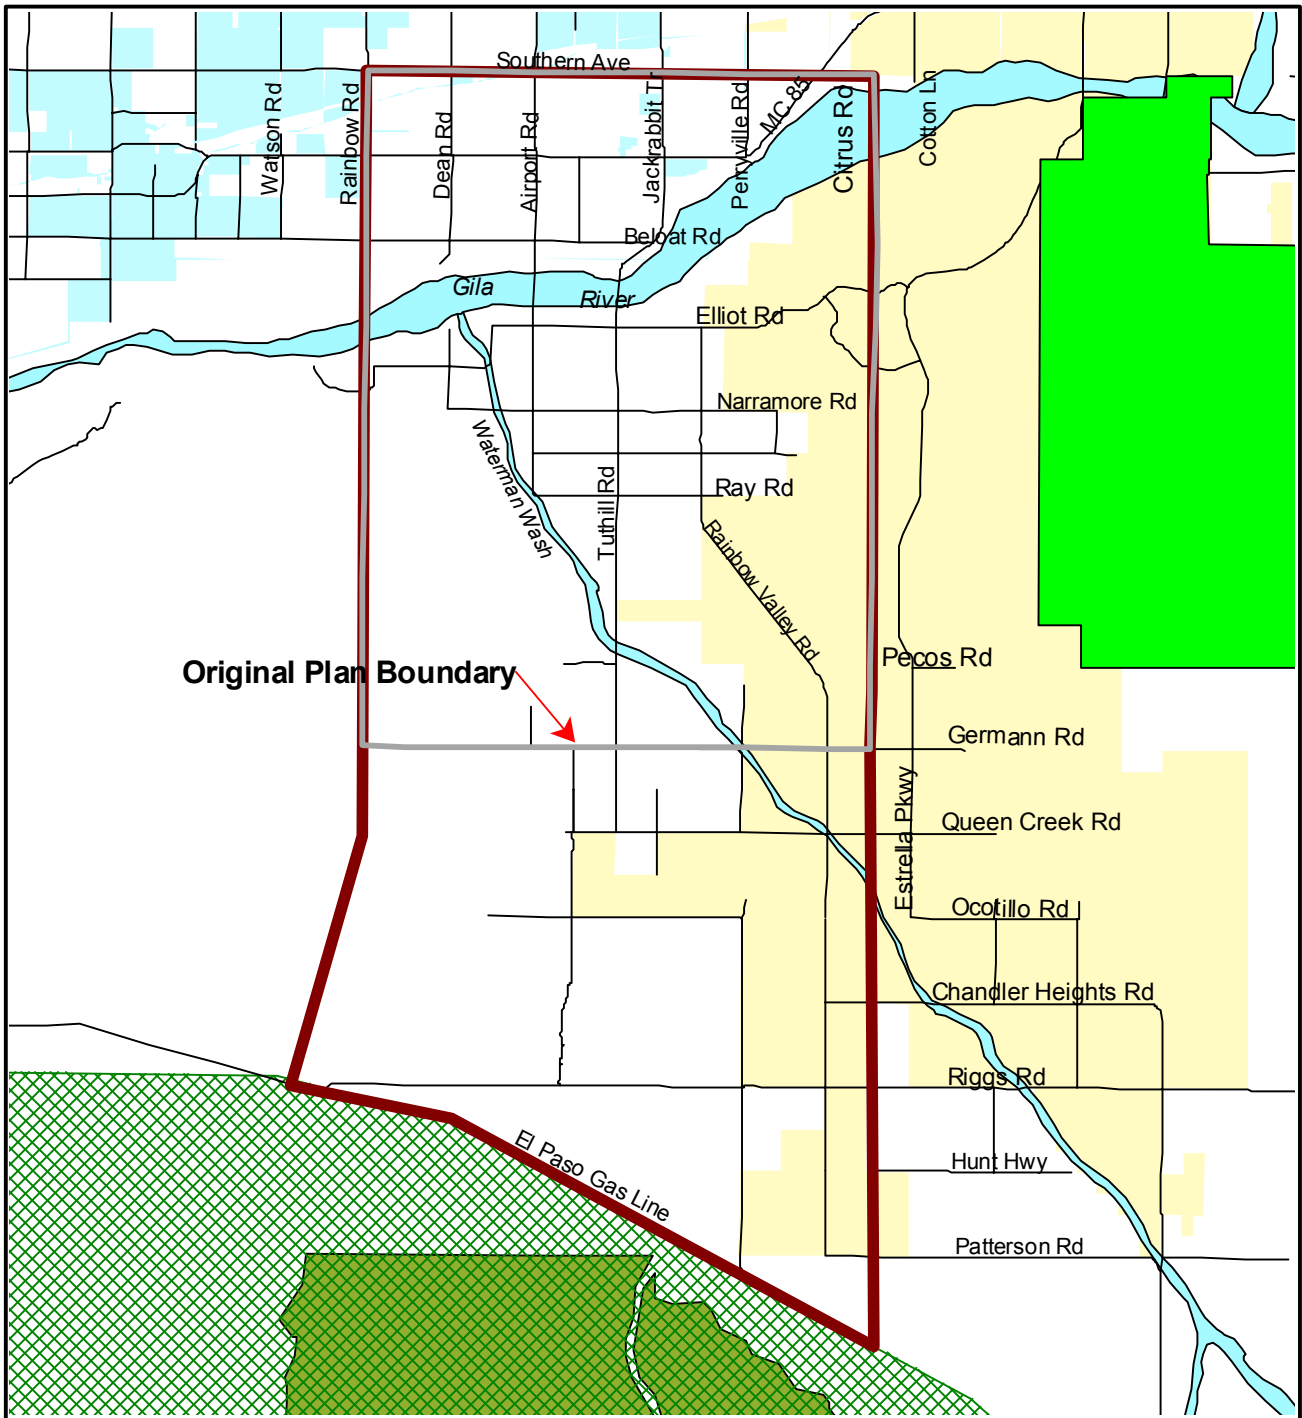

3W

2W

1S

2S

3S

Original Plan Boundary

Original Plan Boundary

Figure 2

-  Original Plan Boundary
-  New Plan Boundary
-  Arterial Street
-  Sonoran Desert National Monument
-  BLM Wilderness Area
-  Estrella Mtn. Regional Park
-  County Park
-  City of Goodyear

1 0 1 2 Miles