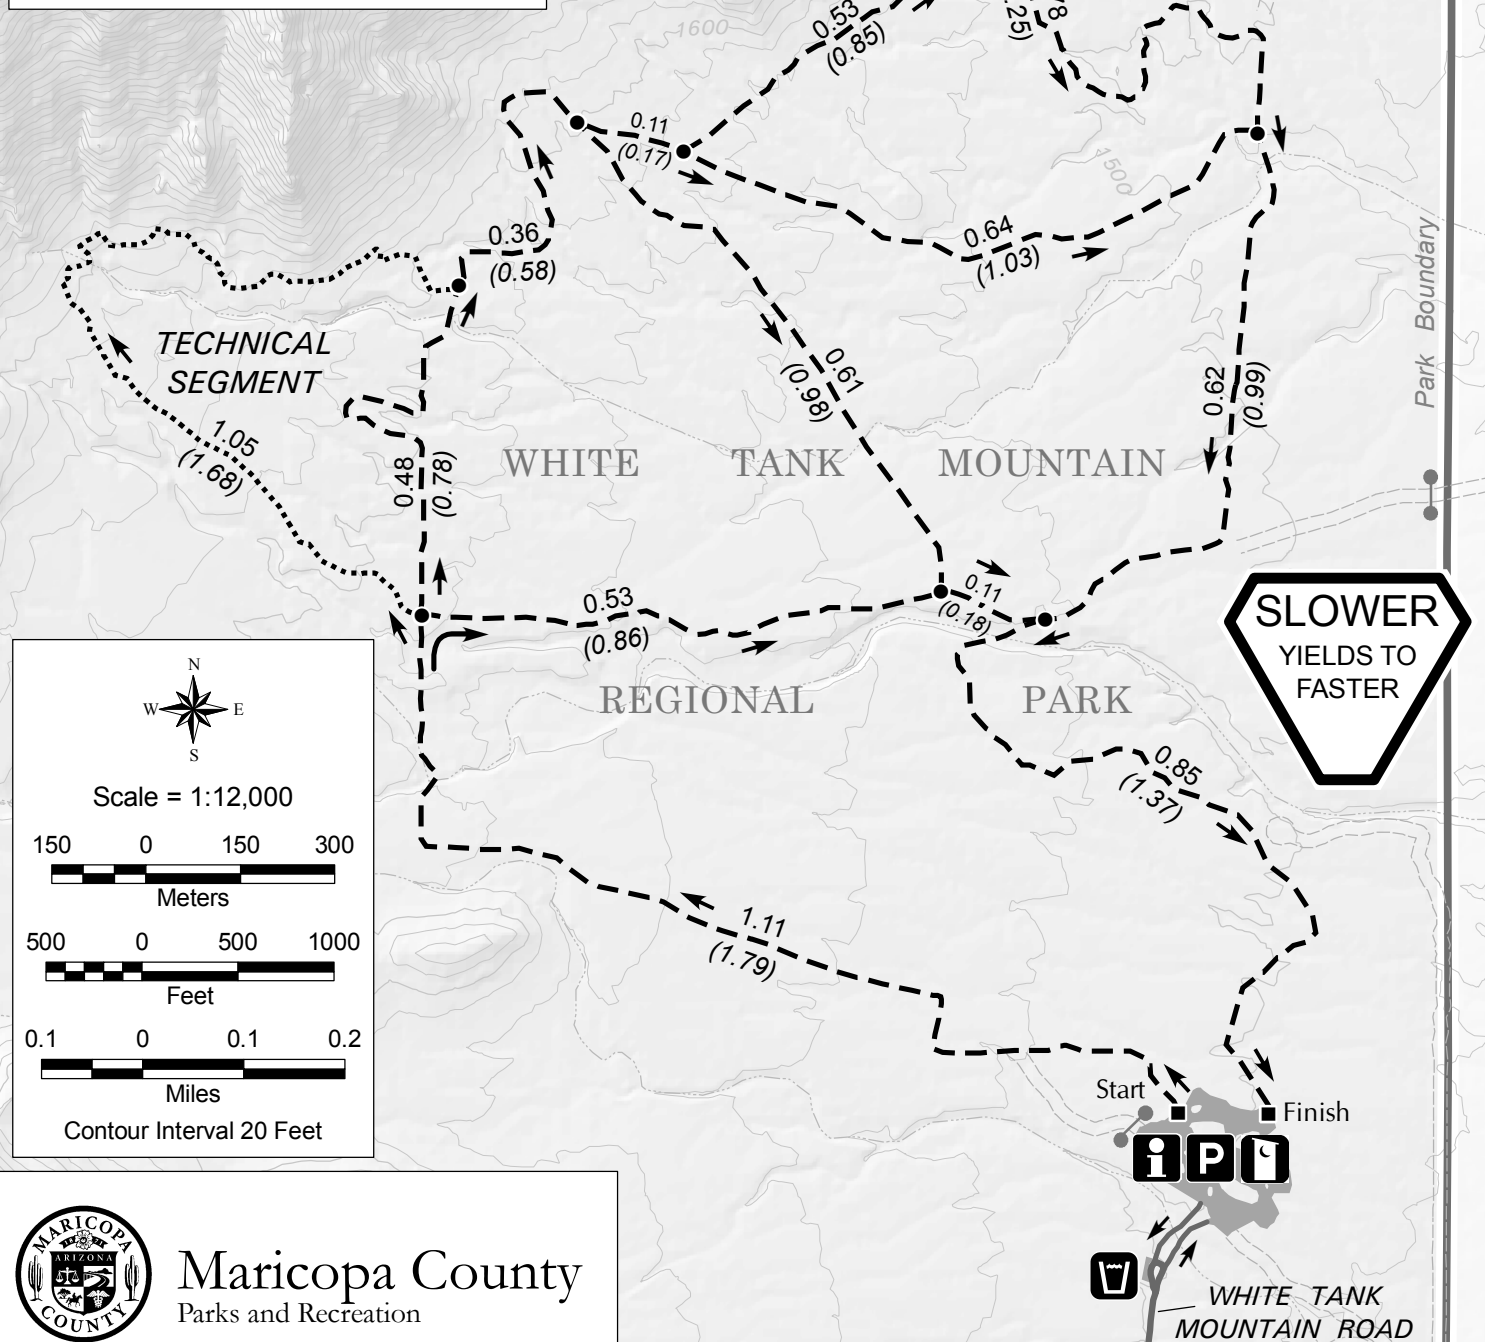

Sonoran Loop Competitive Track

Caution: This TRACK is for high speeds, challenging one's skills, and racing. Use TRAILS elsewhere in the park for leisurely traveling.

LEGEND

- Competitive Track
- Technical Segment
- Service road (Restricted)
- Locked gate

1.05 Track segment in Miles

(1.68) Track segment in Kilometers

Distances on map are for selected segments between junctions (●), or junction and parking lot.

Scale = 1:12,000

Contour Interval 20 Feet

Maricopa County
Parks and Recreation