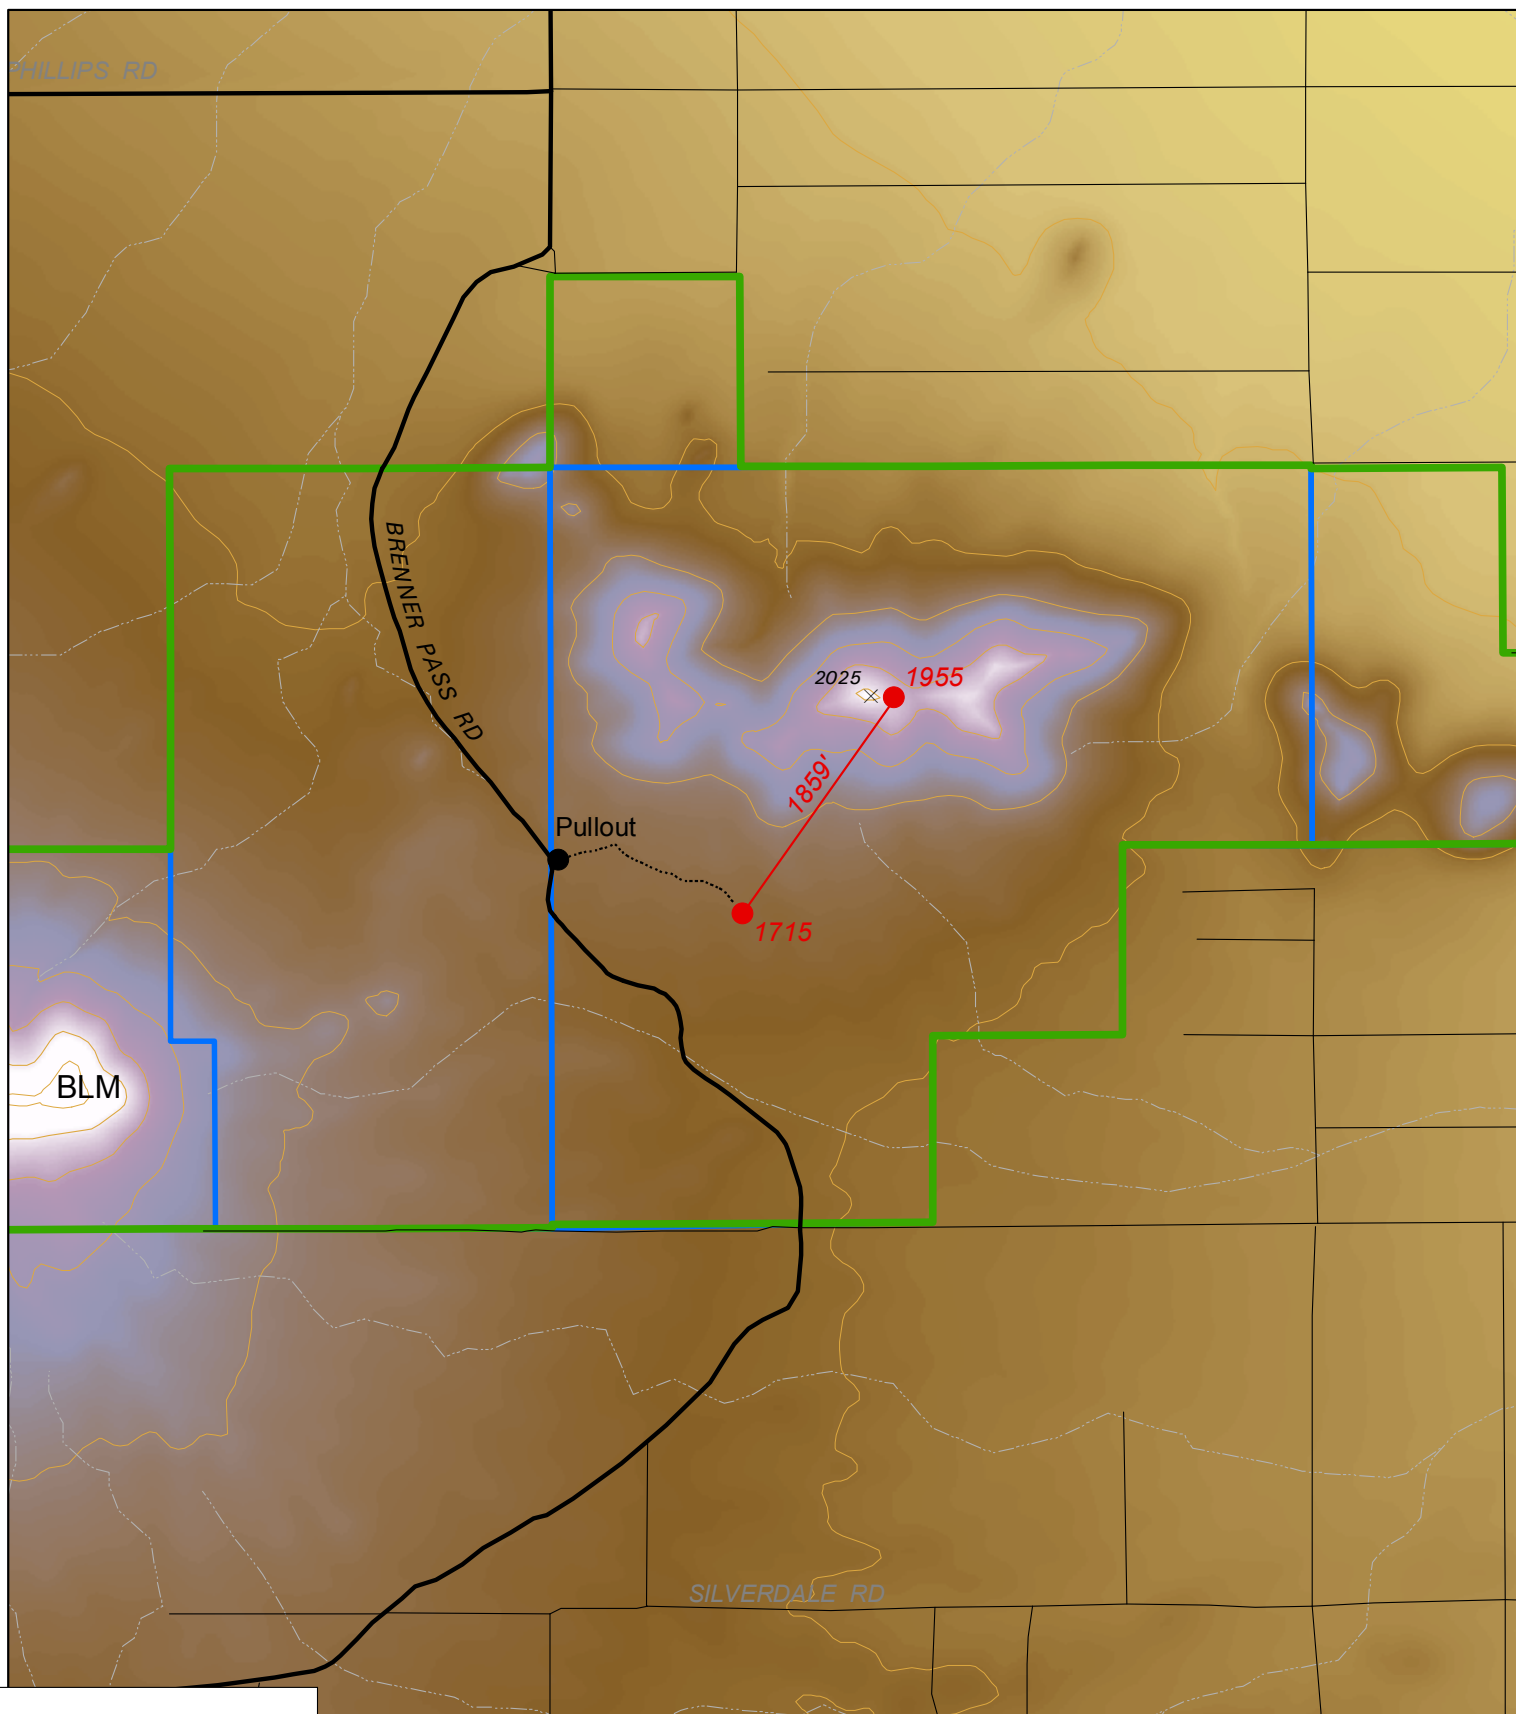

# San Tan Mountain Regional Park

## Legend

-  Park boundary
-  Private, state

500 0 500 1000 1500 2000

Feet

Contour Interval 80 feet