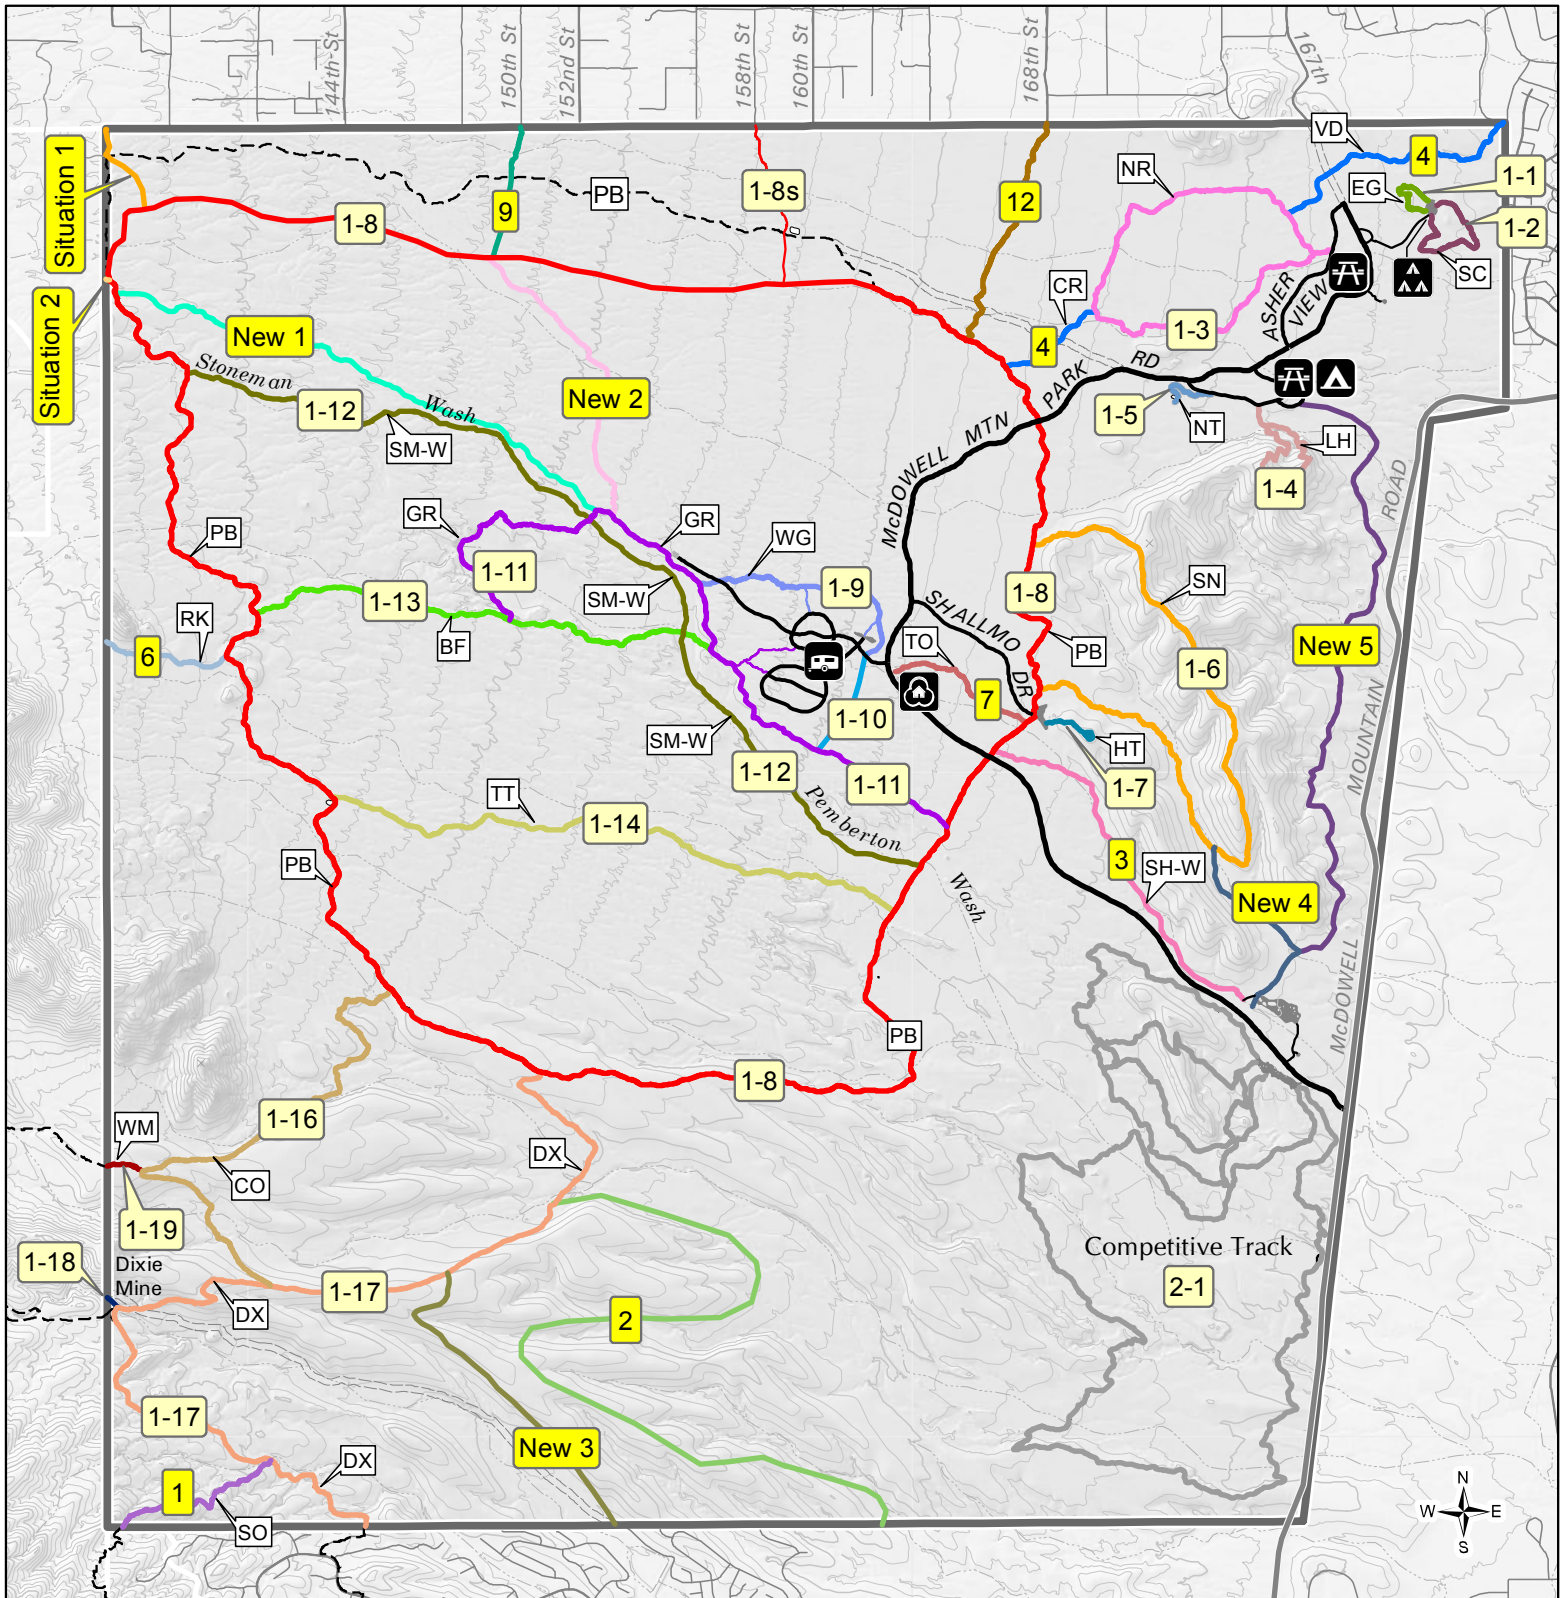

# McDowell Mountain Regional Park Trail System Plan

- 1-17 Trail plan
- 1 Trail plan amendment
- PB Existing trail
- Park road
- Park boundary
- Nature Center
- Family campground
- Youth campground
- Picnic area
- Tent campsites

### EXISTING TRAILS

Trail Code	Trail Name	Use & Restrictions	Trail Code	Trail Name	Use & Restrictions
BF	Bluff	Shared use	RK	Rock Knob	Shared use
CR	Chuparosa	Hike, bike only	SN	Scenic	Shared use
CO	Coachwhip	Shared use	SH-W	Shallow Wash	Shared use
DX	Dixie Mine	Shared use	SO	Sonoran	Shared use
GR	Granite	Shared use	SM-W	Stoneman Wash	Shared use
HT	Hilltop	Hike only	TT	Tonto Tank	Shared use
LH	Lousley Hill	Hike only	TO	Tortoise	Hike, bike only
NR	North	Hike, bike only	VD	Verde	Hike, bike only
NT	Nursery Tank	Hike only, barrier-free	WG	Wagner	Hike, bike only
PB	Pemberton	Shared use	WM	Windmill	Shared use