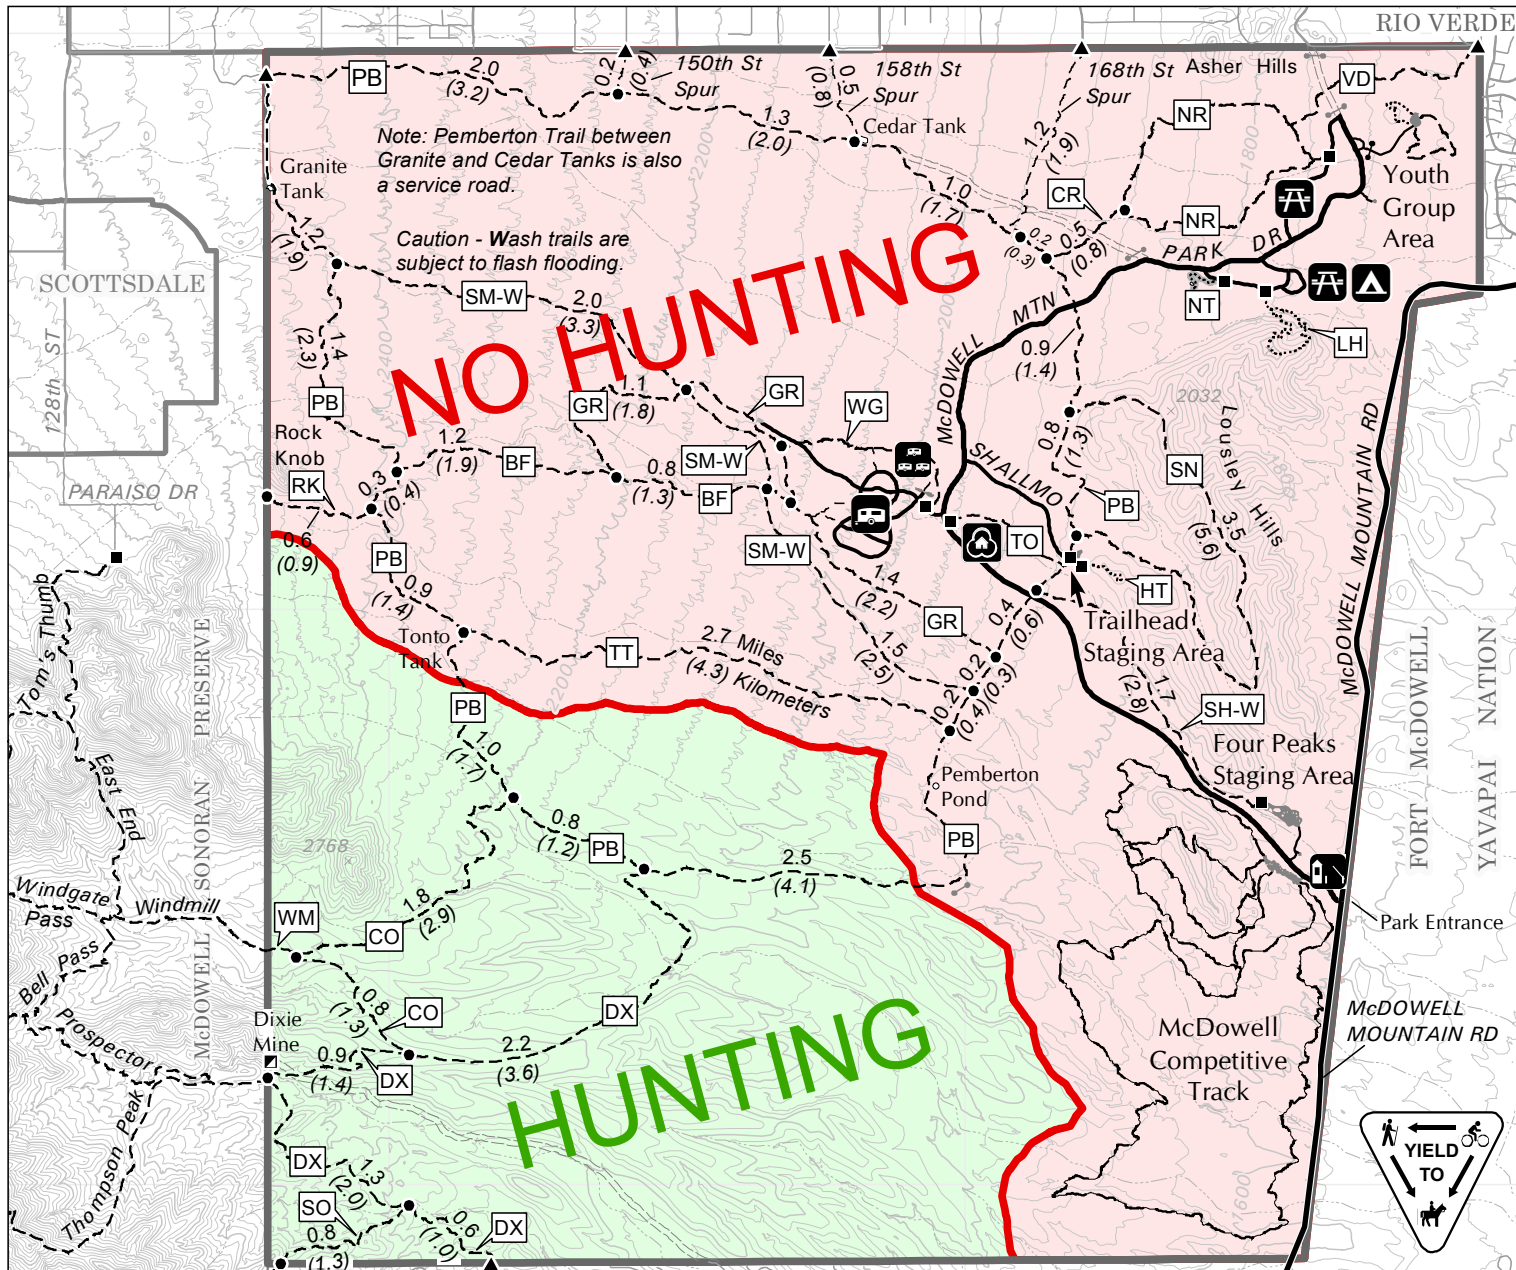

McDowell Mountain Regional Park

NO HUNTING

HUNTING

Note: Pemberton Trail between Granite and Cedar Tanks is also a service road.

Caution - Wash trails are subject to flash flooding.

DISCLAIMER:
Maps are subject to change.
Please check with park for any updates.

Trail Code	Trail Name	Length Mi	Length (Km)	Use & Restrictions
BF	Bluff	2.2	(3.5)	Shared use
CR	Chuparosa	0.5	(0.8)	Hike, bike only
CO	Coachwhip	2.6	(4.2)	Shared use
DX	Dixie Mine	5.6	(9.0)	Shared use
GR	Granite	3.5	(5.6)	Shared use
HT	Hilltop	0.5*	(0.7)*	Hike only
LH	Lousley Hill	1.2*	(2.0)*	Hike only
NR	North	2.9*	(4.7)*	Hike, bike only
NT	Nursery Tank	0.6*	(0.9)*	Hike only, barrier-free
PB	Pemberton	15.4**	(24.8)**	Shared use
RK	Rock Knob	0.6	(0.9)	Shared use
SN	Scenic	3.5	(5.6)	Shared use
SH-W	Shallmo Wash	1.7	(2.8)	Shared use
SO	Sonoran	0.8	(1.3)	Shared use
SM-W	Stoneman Wash	4.3	(6.9)	Shared use
TT	Tonto Tank	2.7	(4.3)	Shared use
TO	Tortoise	0.7	(1.1)	Hike, bike only
VD	Verde	1.2	(2.0)	Hike, bike only
WG	Wagner	1.1	(1.8)	Hike, bike only
WM	Windmill (Continues into Scottsdale)			Shared use

- Distances shown above are one-way unless indicated by * for round-trip distance and ** for loop distance.
- Distances on map are for segments between trail junctions (•), or junction and trailhead. (Road crossings excluded.)
- Due to rounding, segment lengths may not add up to trail totals.
- "Shared Use" means all non-motorized access is allowed.

Oct. 31, 2011

- Shared-use trail
- Hiker/biker-only trail
- Hiker-only trail
- Barrier-free trail
- Hazardous trail (flash flooding)
- Competitive track
- Trailhead/track starting point
- Access gate
- Locked gate
- Service road
- Regional Park boundary