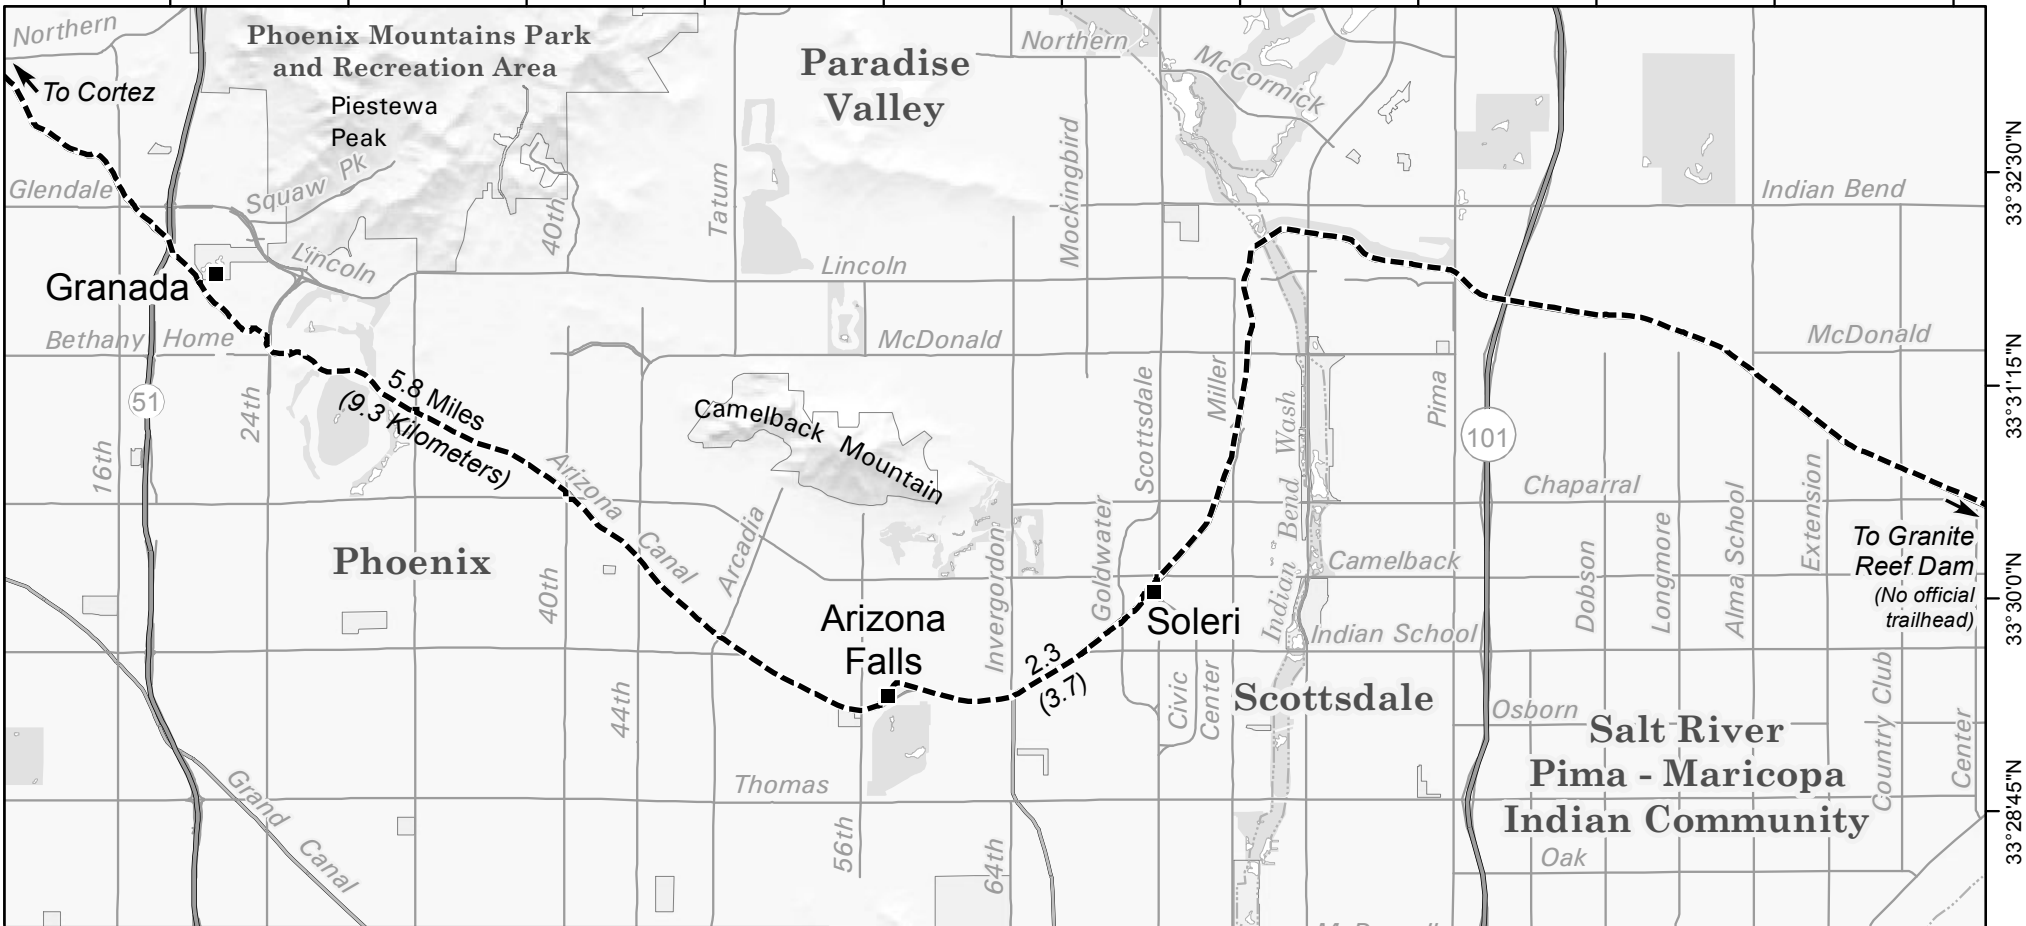

112°2'30"W 112°1'15"W 112°0'0"W 111°58'45"W 111°57'30"W 111°56'15"W 111°55'0"W 111°53'45"W 111°52'30"W 111°51'15"W 111°50'0"W

33°32'30"N
33°31'15"N
33°30'0"N
33°28'45"N
33°27'30"N
33°26'15"N
33°25'0"N

Sun Circle Trail

SR-51 to Scottsdale

- Trailhead
- Sun Circle Trail
- City park
- Golf course

1:82,000

Note: Distances between trailheads are approximate and do not include distances from parking areas of city parks to the actual trail.

Maricopa County
Parks and Recreation