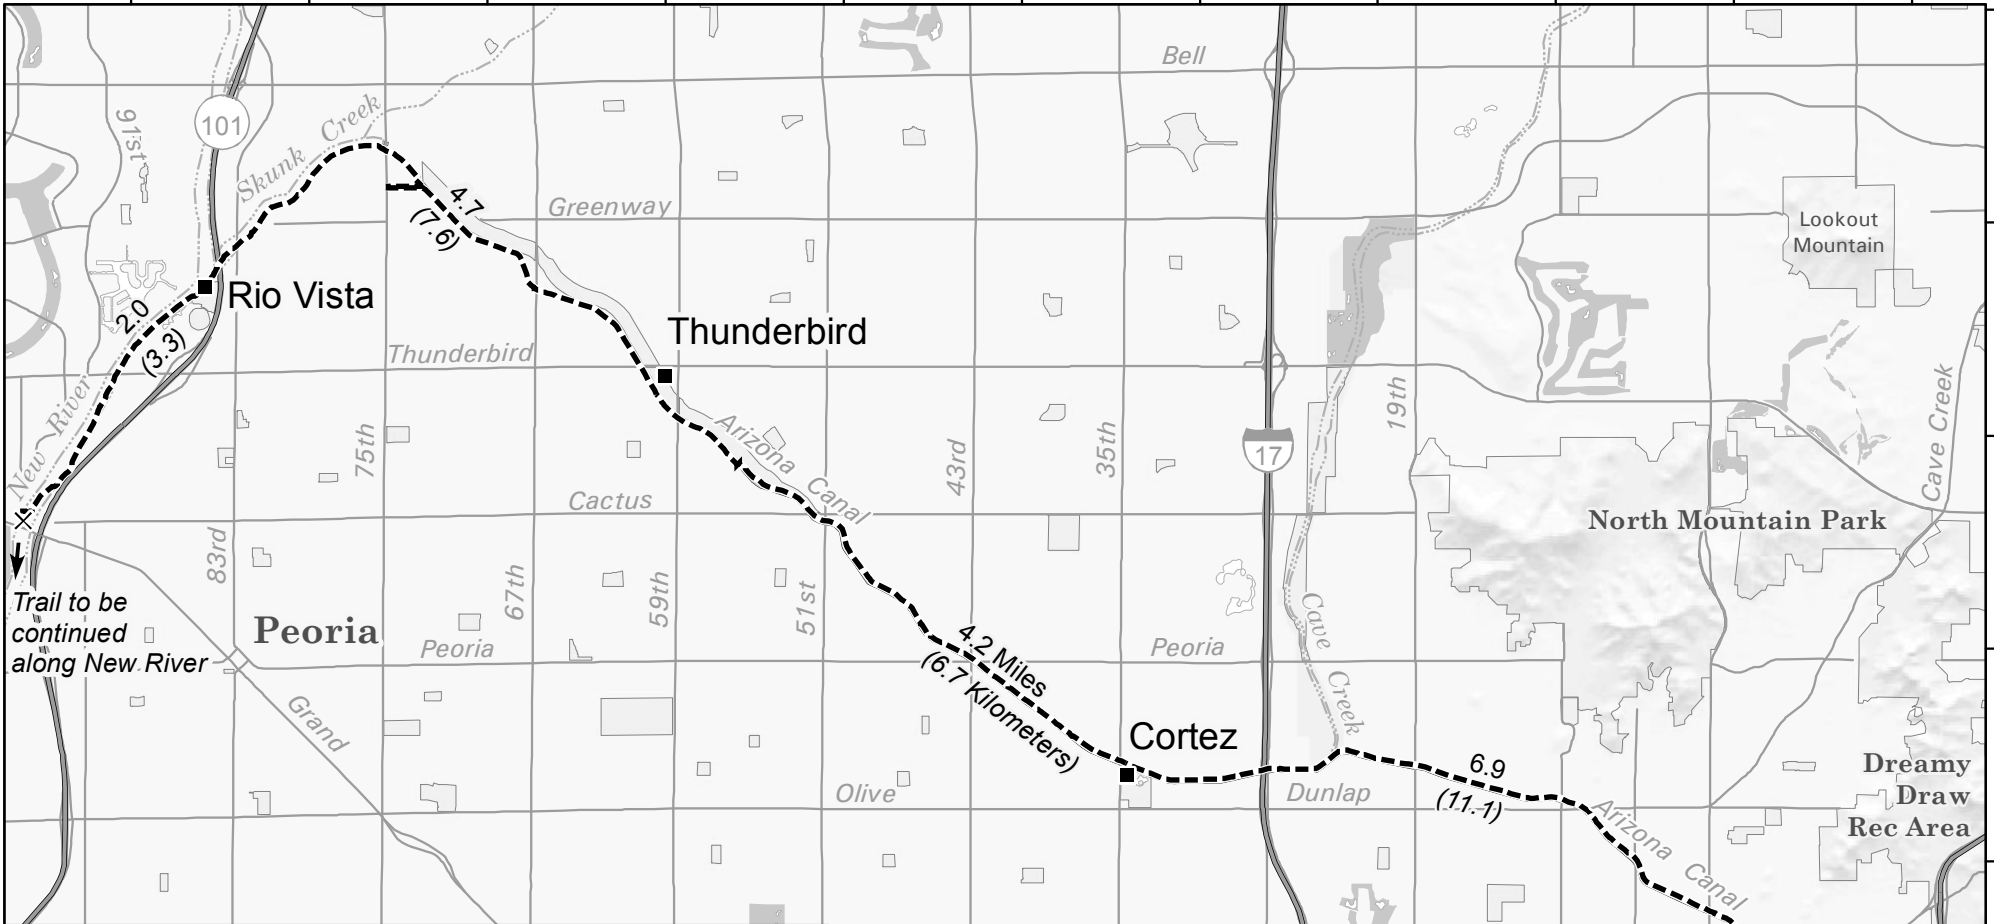

112°15'0"W 112°13'45"W 112°12'30"W 112°11'15"W 112°10'0"W 112°8'45"W 112°7'30"W 112°6'15"W 112°5'0"W 112°3'45"W 112°2'30"W

33°38'45"N
33°37'30"N
33°36'15"N
33°35'0"N
33°33'45"N
33°32'30"N
33°31'15"N

Sun Circle Trail

SR-51 to Peoria

- Trailhead
- × Dead-end
- Sun Circle Trail
- City park
- Golf course

1:82,000

Note: Distances between trailheads are approximate and do not include distances from parking areas to the actual trail.