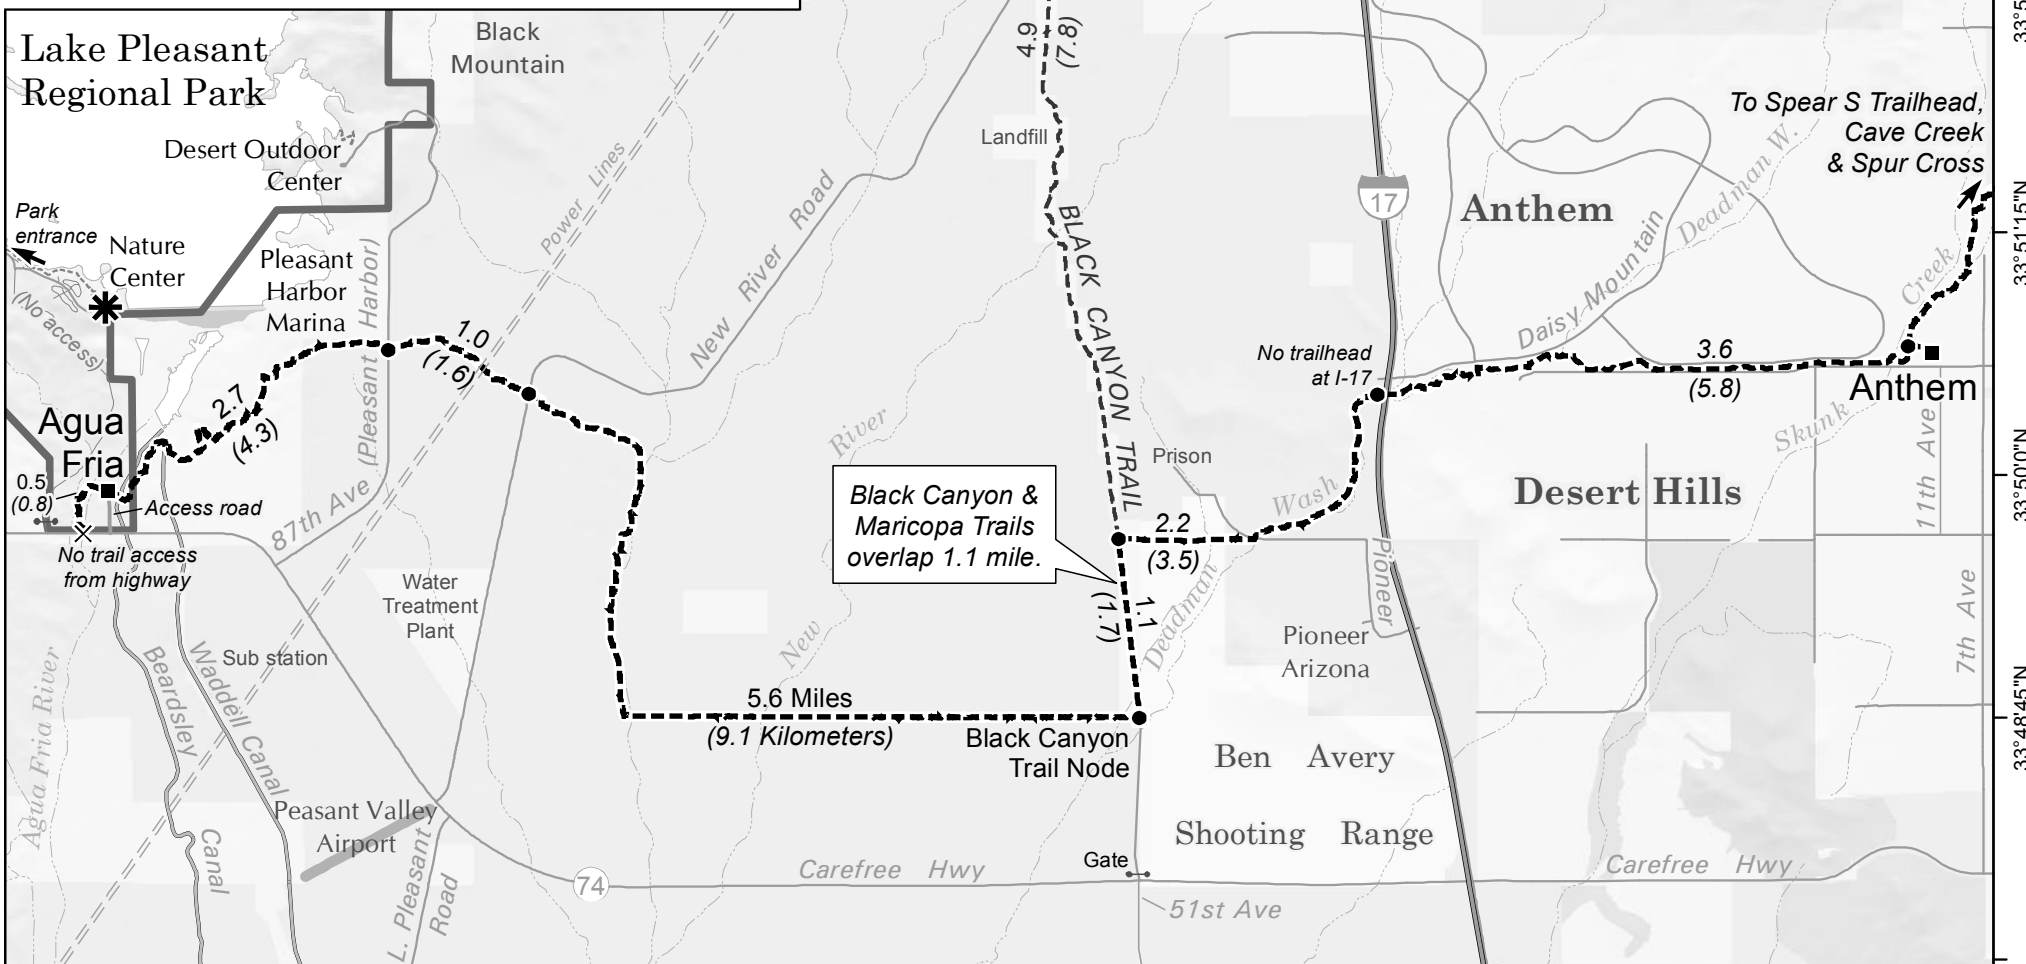

Maricopa Trail

Anthem - Lake Pleasant

- Trailhead
 - Junction
 - - - Maricopa Trail
 - - - Black Canyon Trail
 - - - Other park trails
- Scale = 1:72,000
- 0.5 0 0.5 1 Mi
- 0.5 0 0.5 1 1.5 Km

- Land Ownership
- Public land; preserve
 - State trust land
 - Private
 - Maricopa County Parks & Recreation

Maricopa County
Parks and Recreation

Black Canyon & Maricopa Trails overlap 1.1 mile.