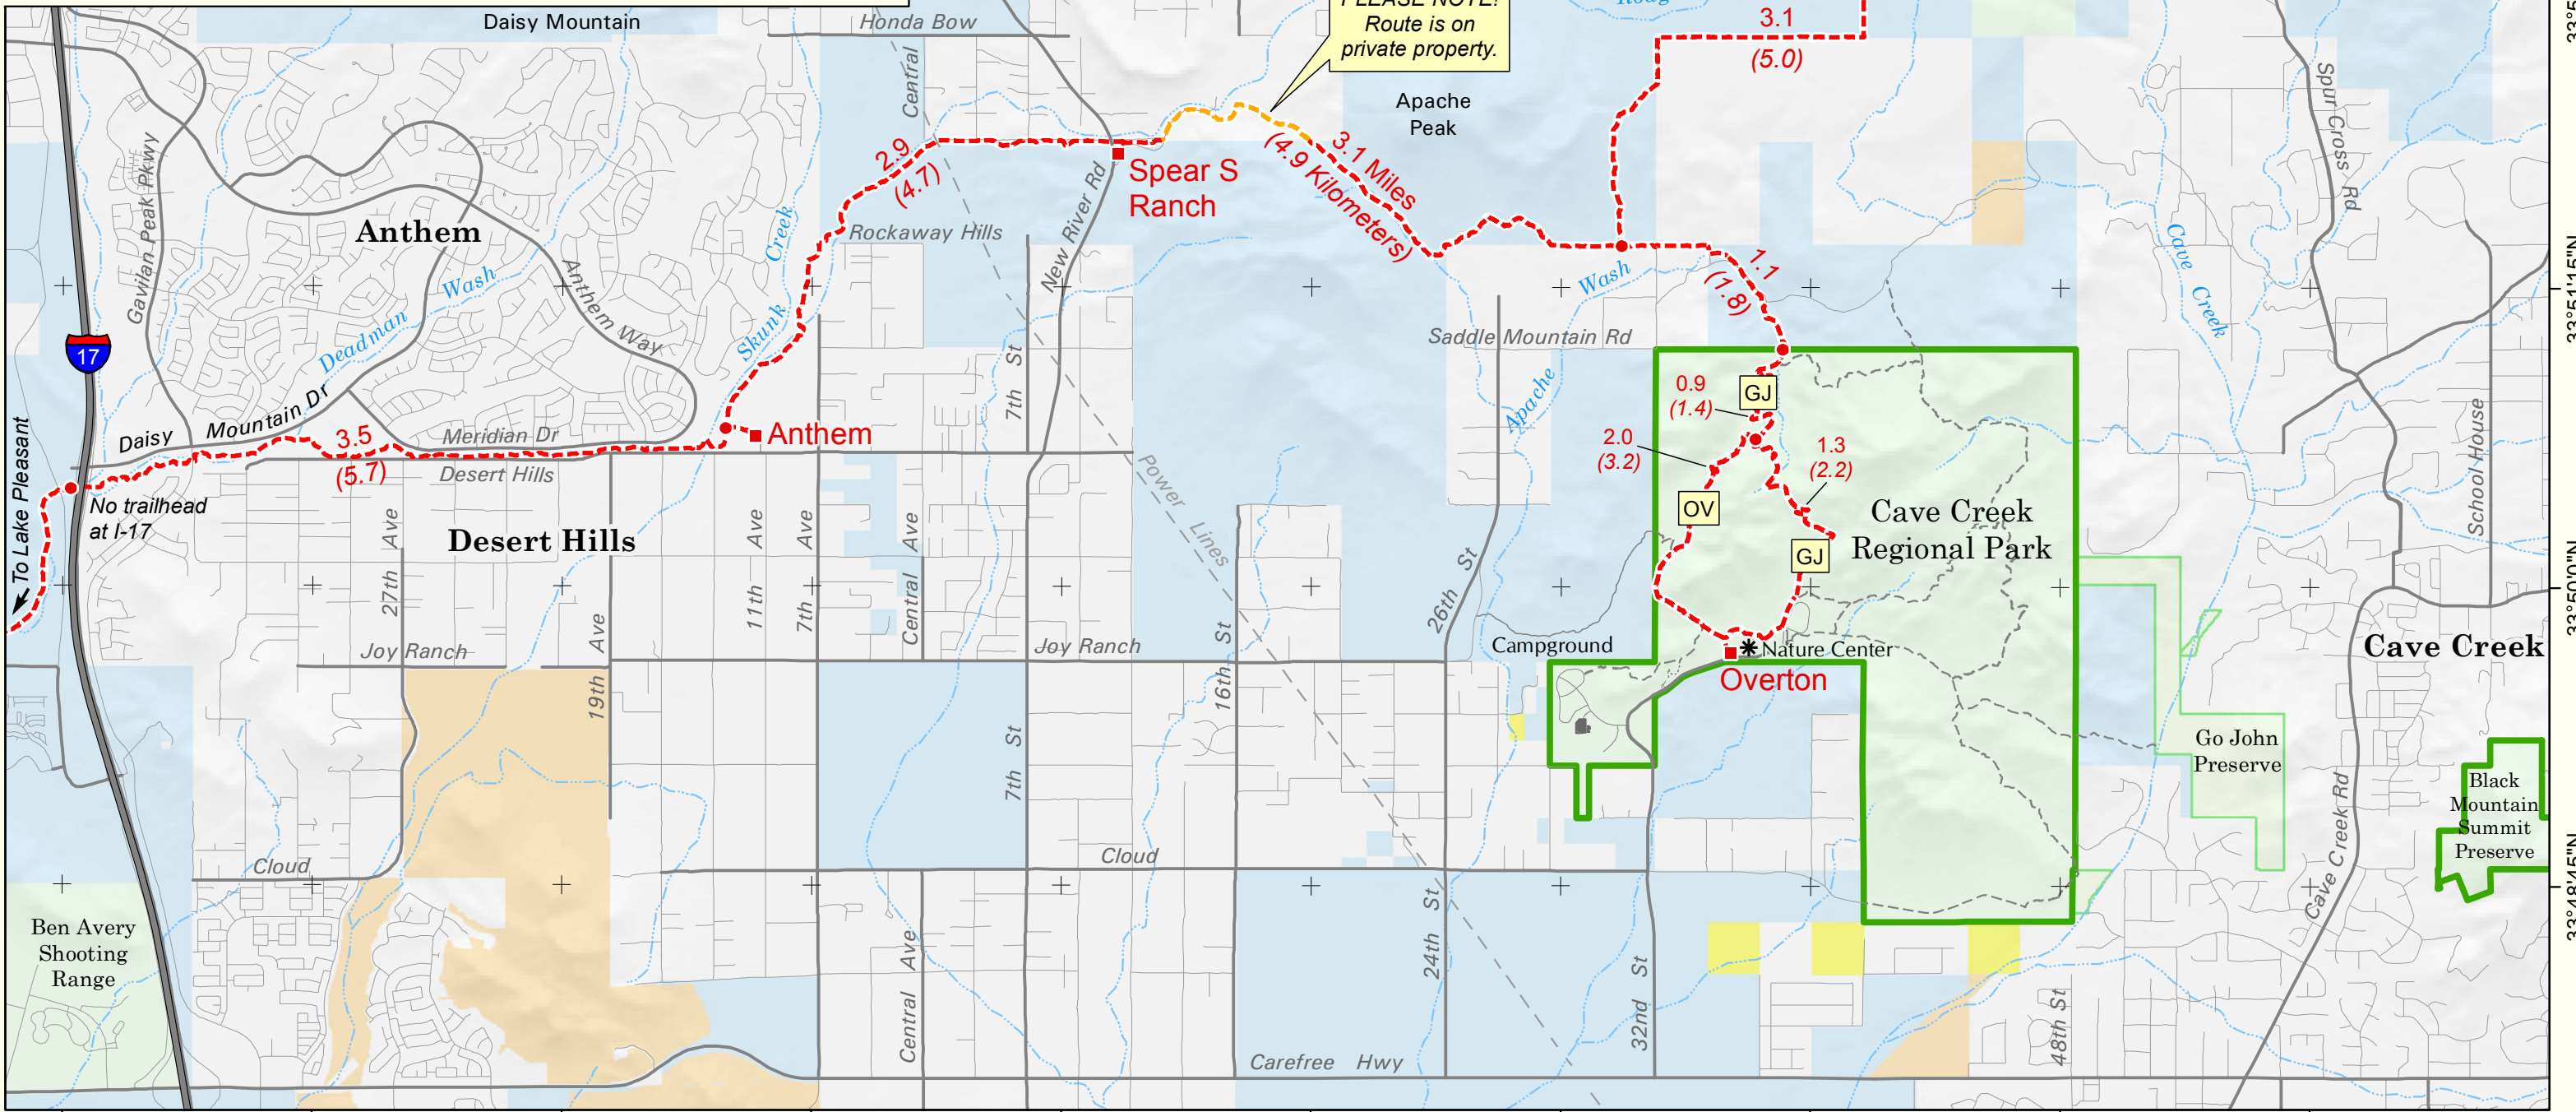

Maricopa Trail

Anthem - Cave Creek - Spur Cross

- Trailhead
- Junction
- ▭ Maricopa County park
- ▭ City preserves (no facilities)
- ▭ State trust land
- ▭ Tonto National Forest
- ▭ Desert Foothills Land Trust
- ▭ Bureau of Land Management
- ▭ Private

- Trails
- DF Dragonfly
 - GJ Go John
 - OV Overton
 - SX Spur Cross

Note: Spur Cross, Dragonfly (hike only), Overton and the west side of Go John Trails are part of the Maricopa Trail

PLEASE NOTE!
Route is on private property.